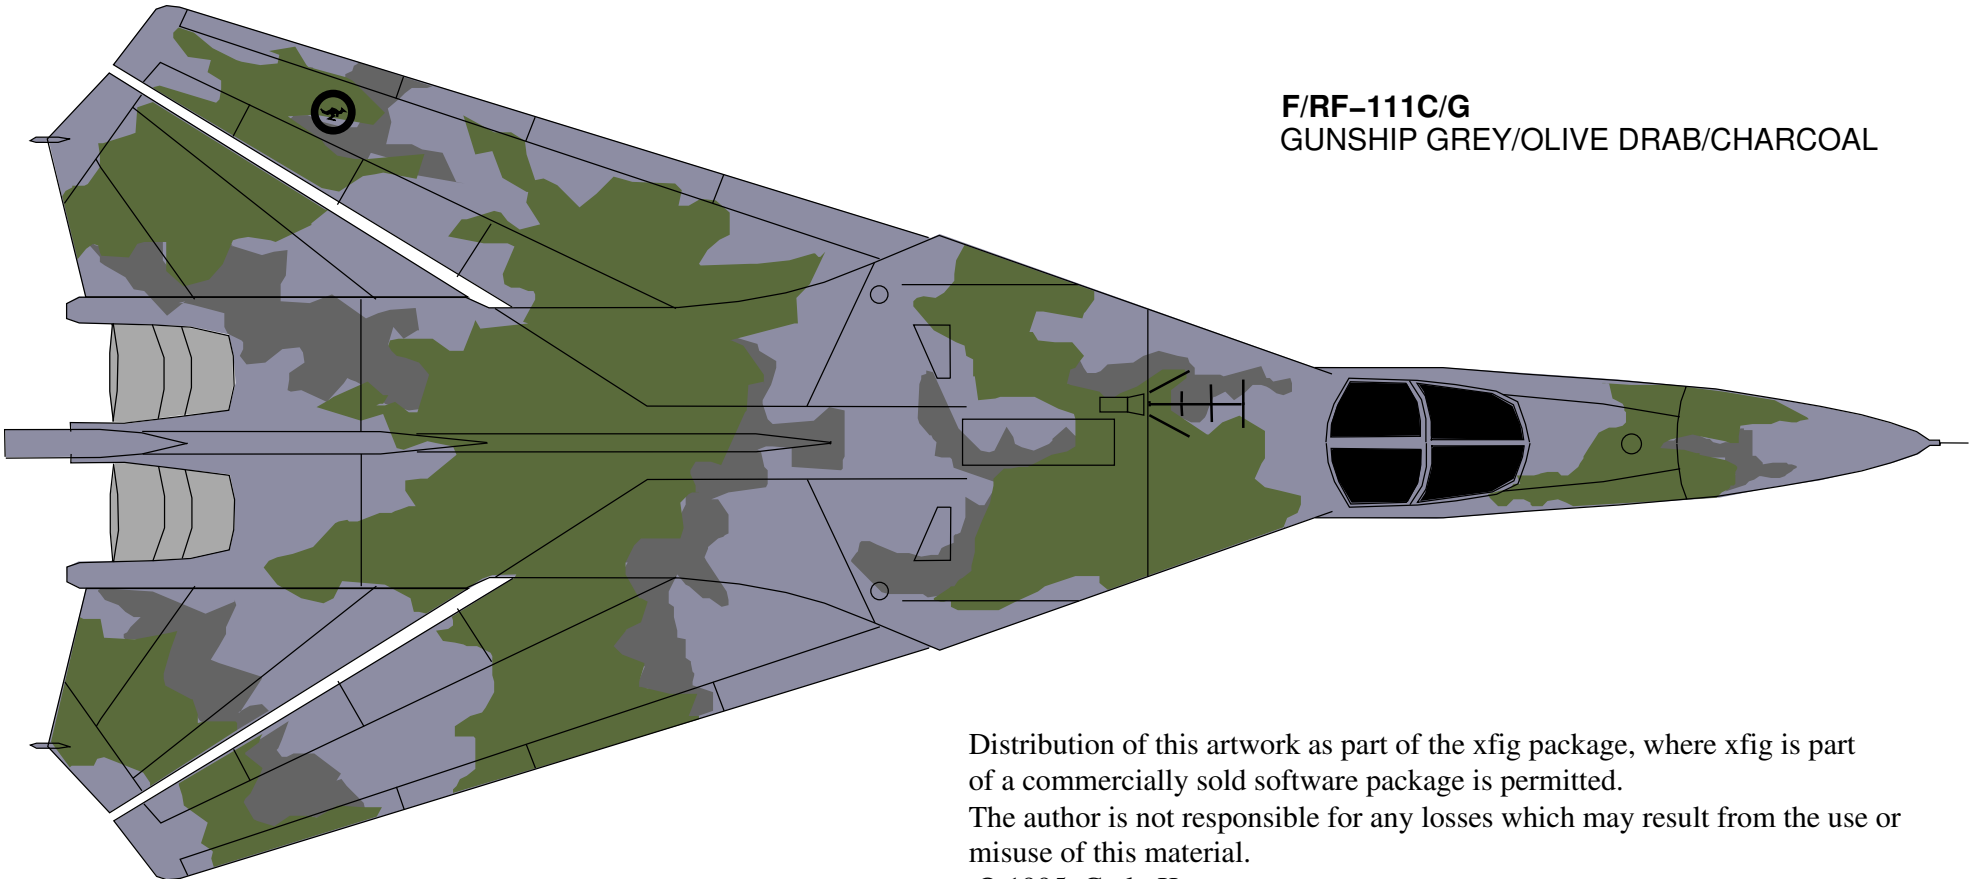

Example of a figure combined

A8-132

F/RF-111C/G
GUNSHIP GREY/OLIVE DRAB/CHARCOAL

Distribution of this artwork as part of the xfig package, where xfig is part of a commercially sold software package is permitted.
The author is not responsible for any losses which may result from the use or misuse of this material.